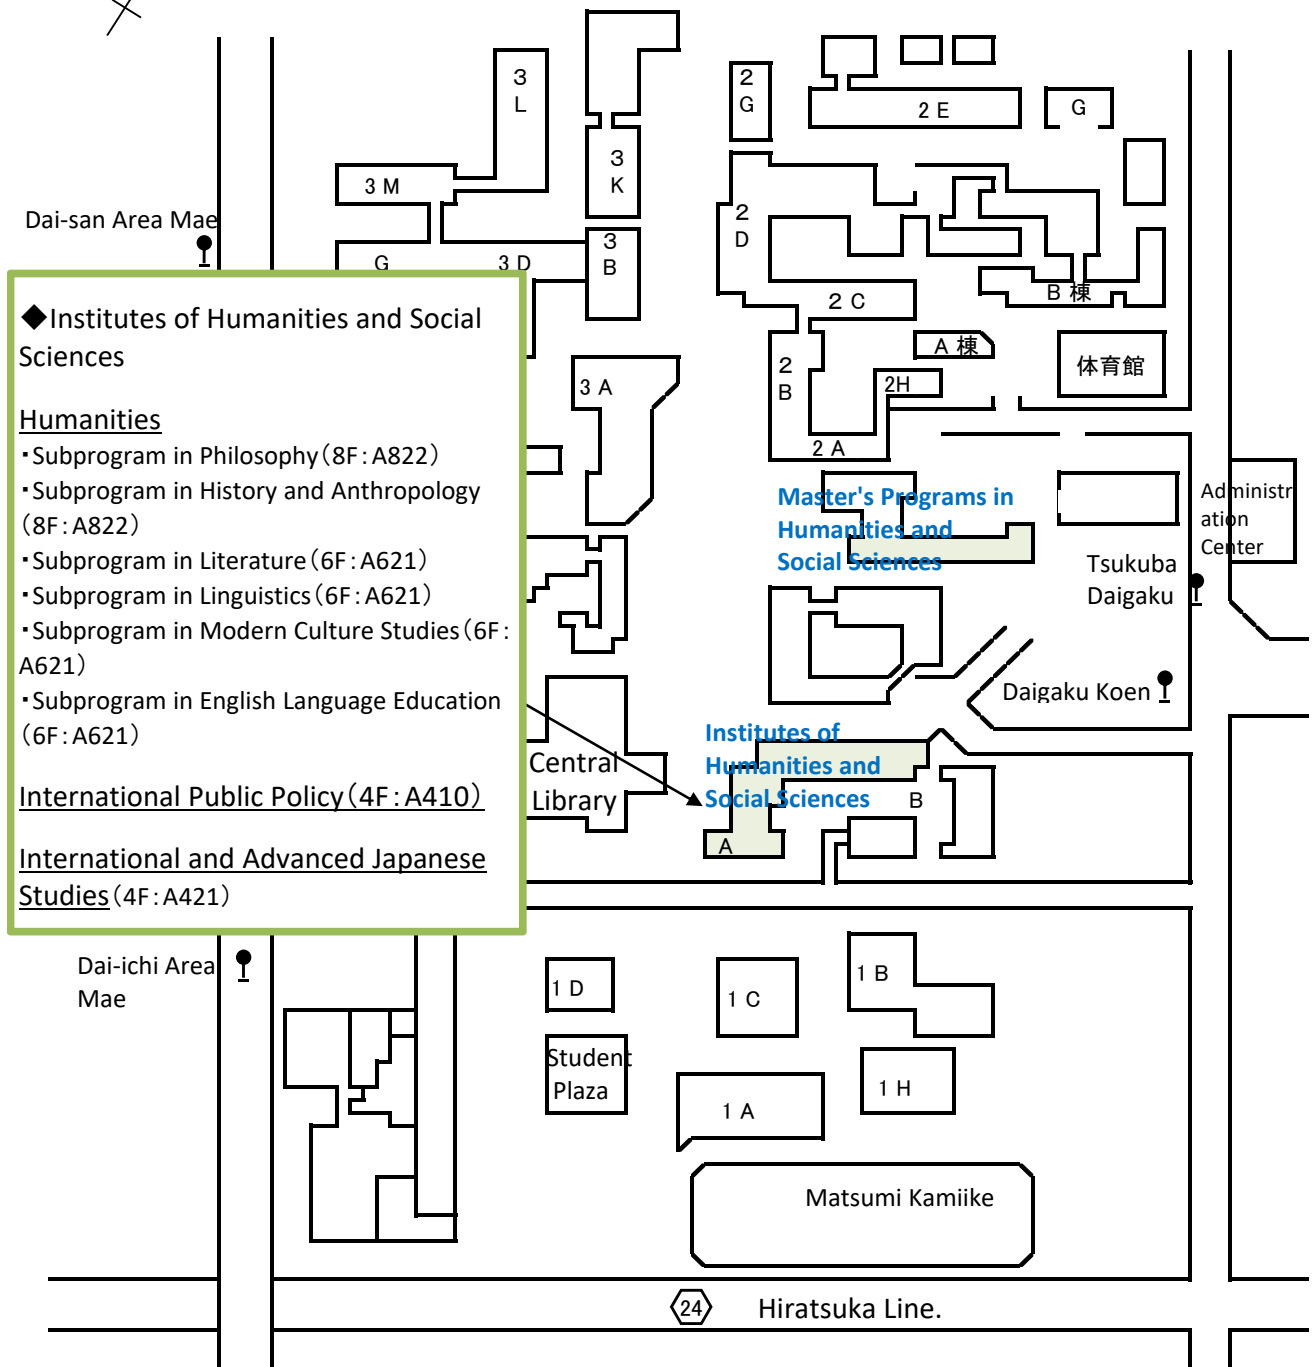

Program Office (Degree Programs in Humanities and Social Sciences)

◆ **Institutes of Humanities and Social Sciences**

Humanities

- Subprogram in Philosophy (8F: A822)
- Subprogram in History and Anthropology (8F: A822)
- Subprogram in Literature (6F: A621)
- Subprogram in Linguistics (6F: A621)
- Subprogram in Modern Culture Studies (6F: A621)
- Subprogram in English Language Education (6F: A621)

International Public Policy (4F: A410)

International and Advanced Japanese Studies (4F: A421)

24 Hiratsuka Line.